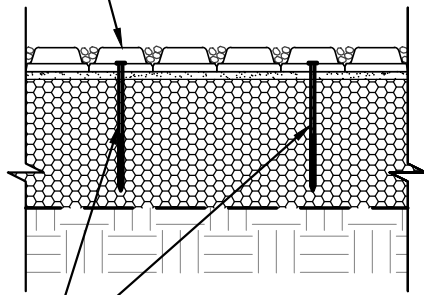

DRIVABLE GRASS® MATS

8" GALV. SPIKE

SECTION A-A

SPIKING NOTE:

USE AT LEAST TWO (2) 8" GALV. SPIKES (1/4" GAUGE, 9/16" HEAD) PER DRIVABLE GRASS® MAT AND ANY CUT PARTIAL MATS.

TYPICAL PROFESSIONAL DRIVABLE GRASS® NON-PLANTED SPIKING DETAIL FOR VEHICULAR ACCESS

SCALE: 1" = 1'

PROTECTED BY US AND INTERNATIONAL PATENTS AND TRADEMARKS